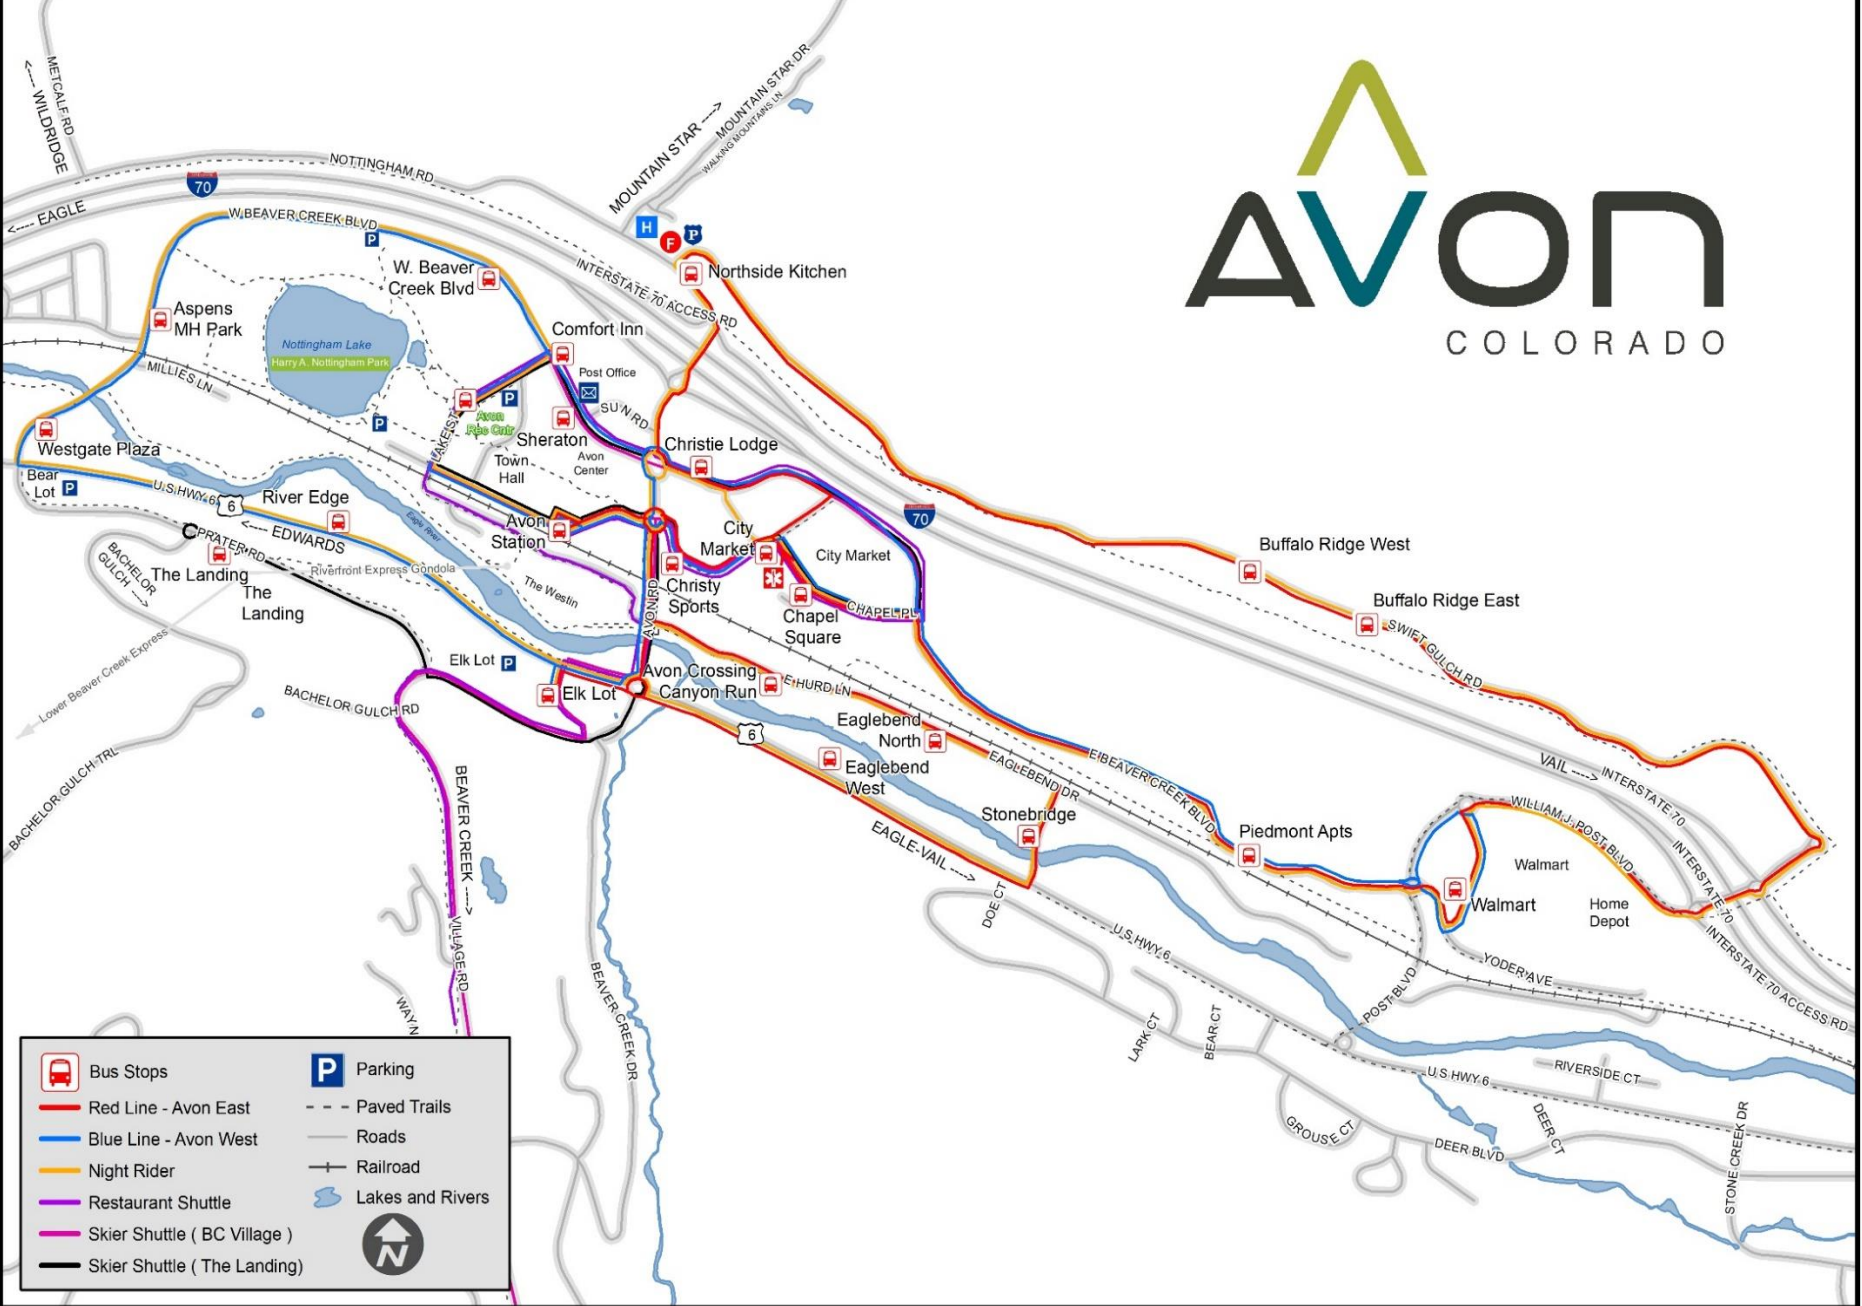

### RIVERFRONT EXPRESS GONDOLA

Skip the bus and ride the complimentary Riverfront Express Gondola to Beaver Creek Landing. The Gondola is an easy walk from Avon Station.

Ten-minute Skier Drop off parking spaces are available on Riverfront Lane.

### RESTAURANT SHUTTLE \*(Dec 3-5 and Dec 17-April 16)

Evening service is available on our restaurant shuttle from 6:00 p.m. to 10:00 p.m. The shuttle provides an evening connection between Avon and Beaver Creek for those wishing to dine at fine restaurants within the Town of Avon and Beaver Creek Resort.

# Town of Avon Colorado – 2022 – 2023 Winter Bus

	Bus Stops		Parking
	Red Line - Avon East		Paved Trails
	Blue Line - Avon West		Roads
	Night Rider		Railroad
	Restaurant Shuttle		Lakes and Rivers
	Skier Shuttle ( BC Village )		
	Skier Shuttle ( The Landing )		